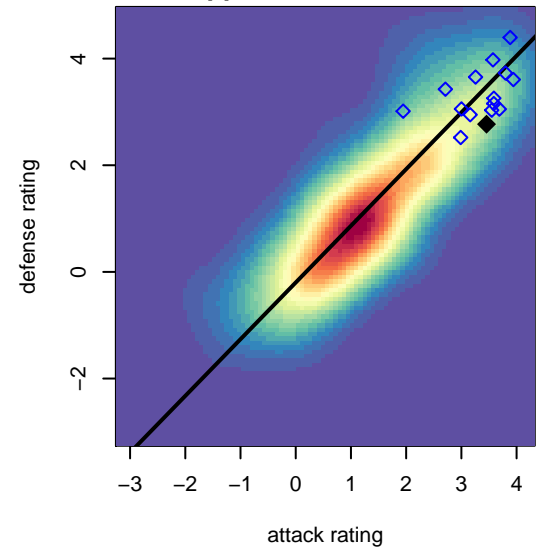

FC Golden State PDA G03
 Dots are actual minus expected GF (blue circles) and GA (red triangles).
 Blue line is smoothed change in attack strength. Red is smoothed change in defense strength.

**attack and defense variance (black dot)
relative to other teams
and top 10 in region**

**attack and defense rating
relative to others at age
and all opponents in last 13 months**

**attack and defense rating
relative to others at age
and all opponents in last 13 months**

Performance relative to 13 month average

Performance relative to 13 month average

Distribution of opponents
Red = Lose zone, Blue = Win zone, Green = Even
Black line separates win/lose zones

lot. A=Neither has attack advantage, B=Opponent has both attack and defense advantage, C=Opponent has both attack and defense disadvantage, D=Both have